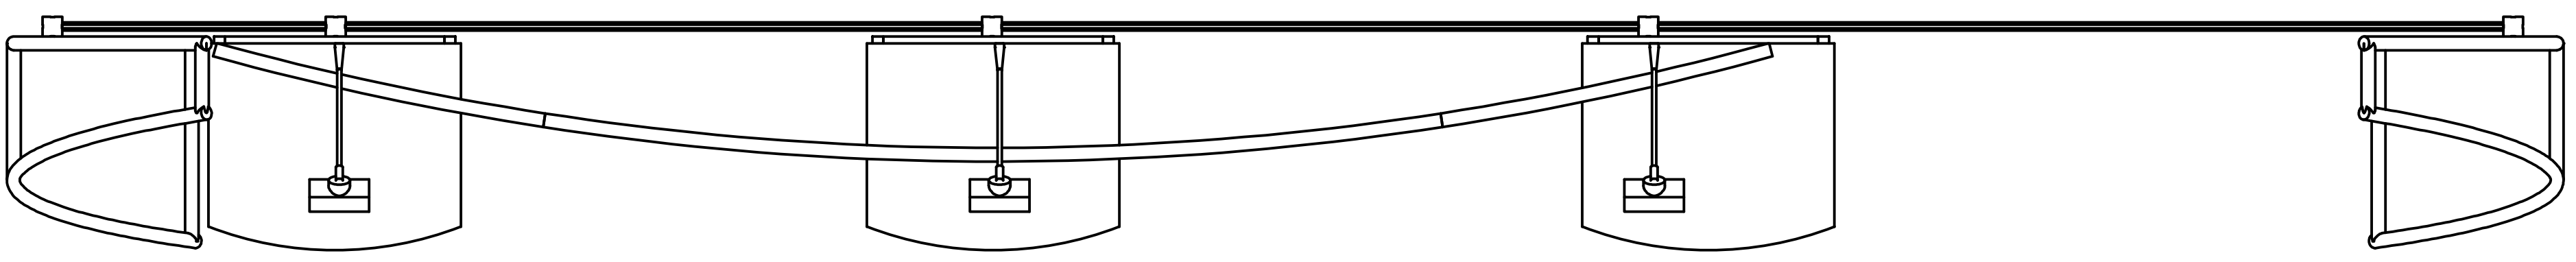

8 | 7 | 6 | 5 | 4 | 3 | 2 | 1

GRAPHIC SPECS	
PRODUCT NAME:	ECO-2010
MATERIAL:	RECYCLED FABRC
VIEWABLE SIZE:	(1) 24" x 88"h
VIEWABLE SIZE:	(2) 58" x 88"h
VIEWABLE SIZE:	(1) 77" x 88"h
MATERIAL:	RECYCLED CELTIC
VIEWABLE/PILLOWCASE:	(1) 144" x 14"
VIEWABLE/PILLOWCASE:	(2) 103" x 18"
ESTIMATED GRAPHIC PACKAGE	\$3600 RETAIL
EFFECTIVE DATE:	1/1/2012