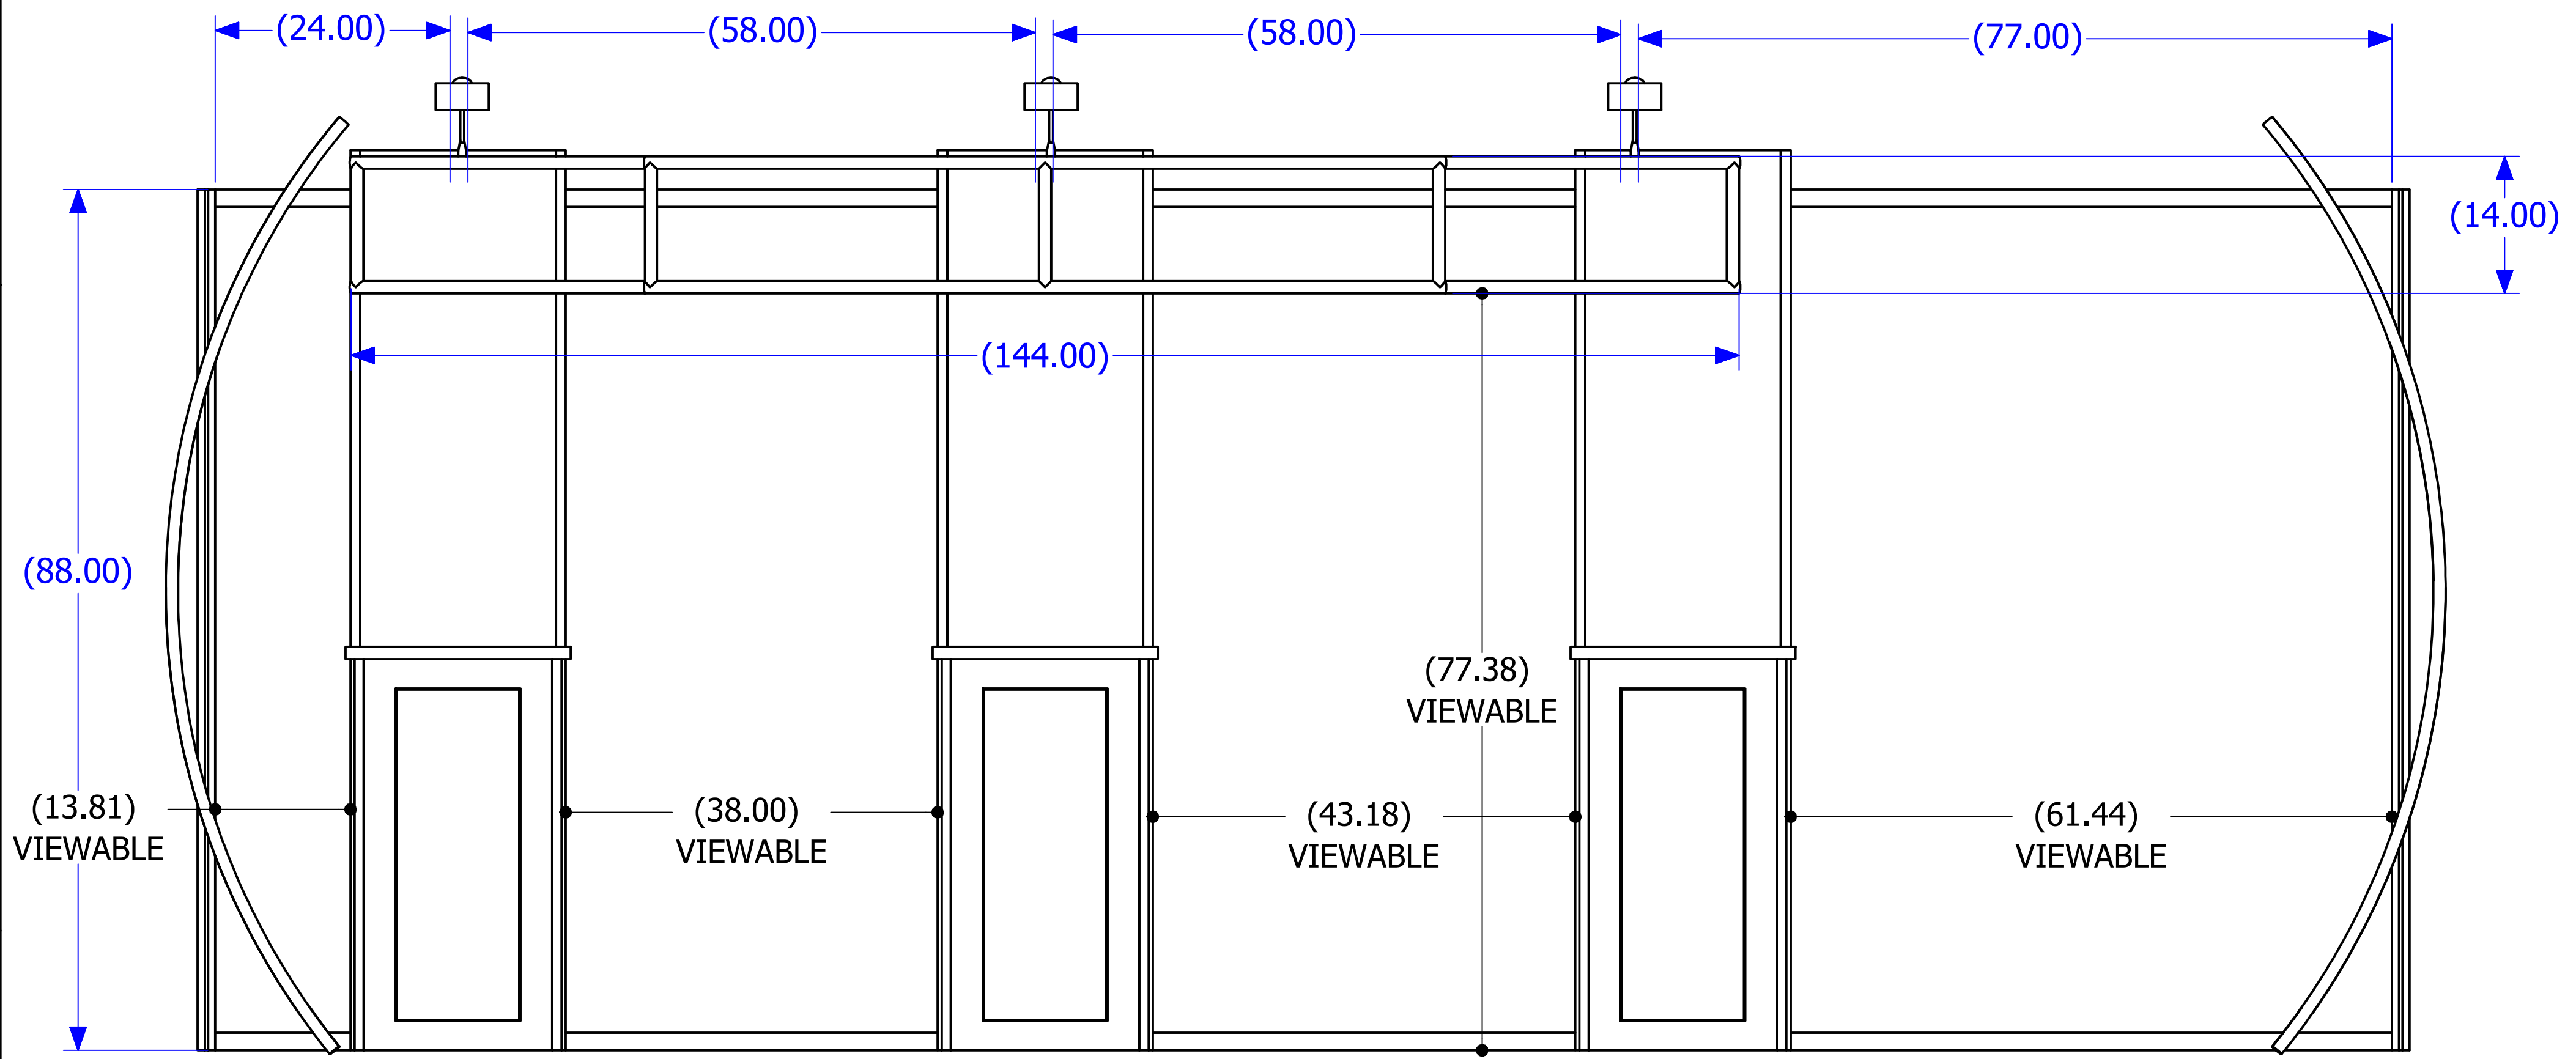

8 | 7 | 6 | 5 | 4 | 3 | 2 | 1

GRAPHIC SPECS	
PRODUCT NAME:	ECO-2010
MATERIAL:	RECYCLED FABRC
VIEWABLE SIZE:	(1) 24" x 88"h
VIEWABLE SIZE:	(2) 58" x 88"h
VIEWABLE SIZE:	(1) 77" x 88"h
MATERIAL:	RECYCLED CELTIC
VIEWABLE/PILLOWCASE:	(1) 144" x 14"
VIEWABLE/PILLOWCASE:	(2) 103" x 18"
ESTIMATED GRAPHIC PACKAGE	\$3600 RETAIL
EFFECTIVE DATE:	1/1/2012